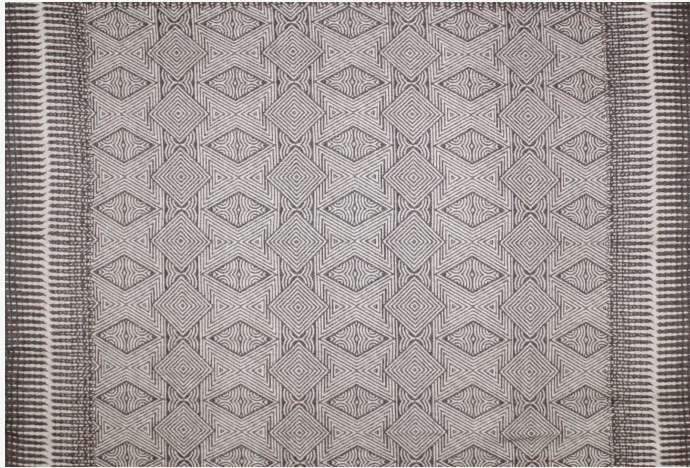

LUXE & OSCAR

KEY PIECES

LUXE SOFA
JITTERBUG RUG CHARCOAL
OSCAR COFFEE & SIDE TABLE

PALETTE

TAN
BLACK
IVORY

MATERIALS

LEATHER
LAMB FUR

LUXE + OSCAR

KEY PIECES

LUXE & OSCAR

QN-1021-40 LUXE CORNER CHAIR TAN

QN-1020-40 LUXE OTTOMAN TAN

QN-1019-40 LUXE SLPPER CHAIR TAN

FJ-1007-02 OSCAR COFFEE TABLE

FJ-1008-02 OSCAR SIDE TABLE

FR-1002-02 NOVA NIGHTSTAND

PK-1066-02 GORDON ARM CHAIR

JH-1004-07 JITTERBUG RUG CHARCOAL 8 X 10

OX-1021-34 ALLFRESCO THROW SAND

OX-1022-34 ABUELA WOOL THROW SAND

LK-1004-21 BRONYA POUF CAPPUCCINO

VE-1086-18 JOSHUA DINING TABLE

PK-1094-47 SHELTON DINING CHAIR