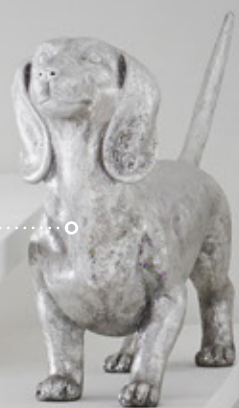

DACHSHUND, SILVER LEAF
PH67115 · 35x8x18”H · Resin