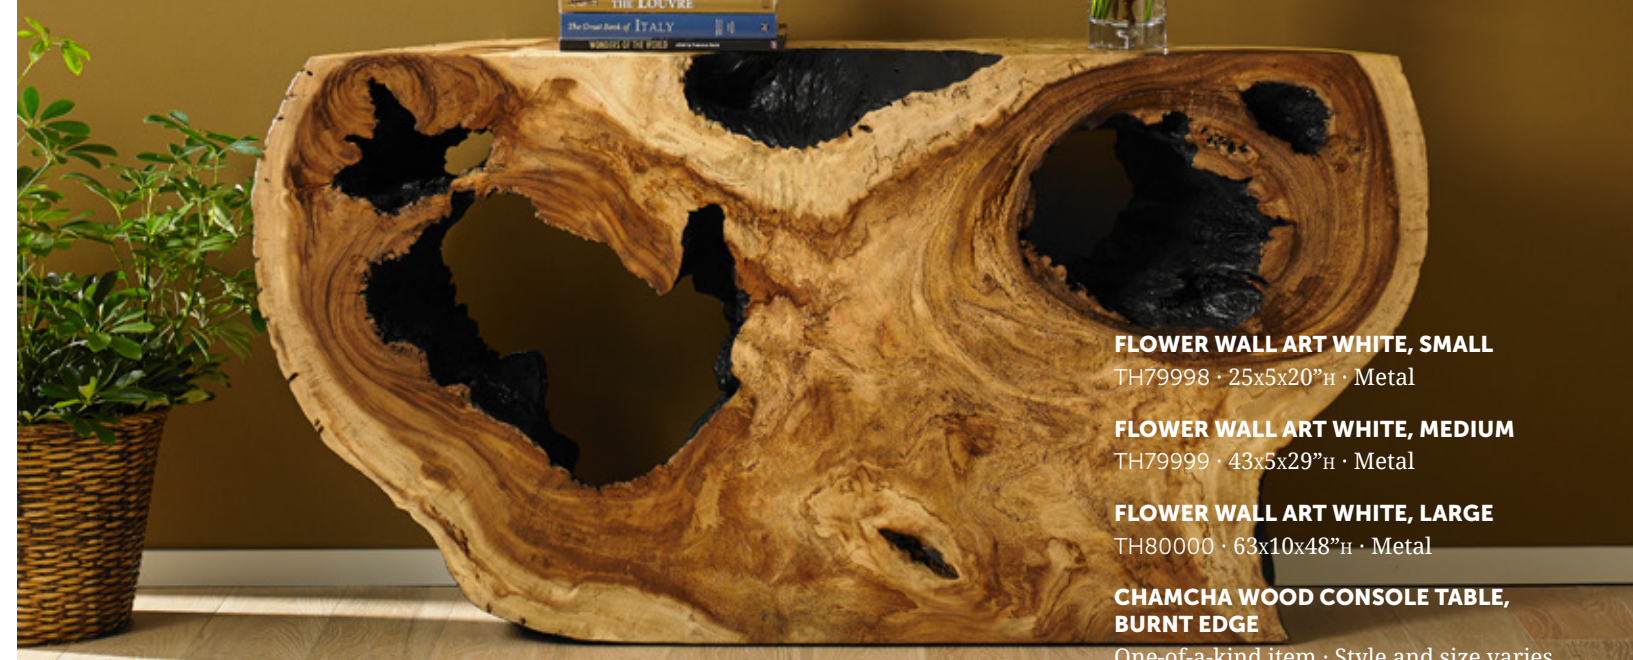

FLOWER WALL ART WHITE, SMALL
TH79998 · 25x5x20”H · Metal

FLOWER WALL ART WHITE, MEDIUM
TH79999 · 43x5x29”H · Metal

FLOWER WALL ART WHITE, LARGE
TH80000 · 63x10x48”H · Metal

CHAMCHA WOOD CONSOLE TABLE, BURNT EDGE
One-of-a-kind item · Style and size varies