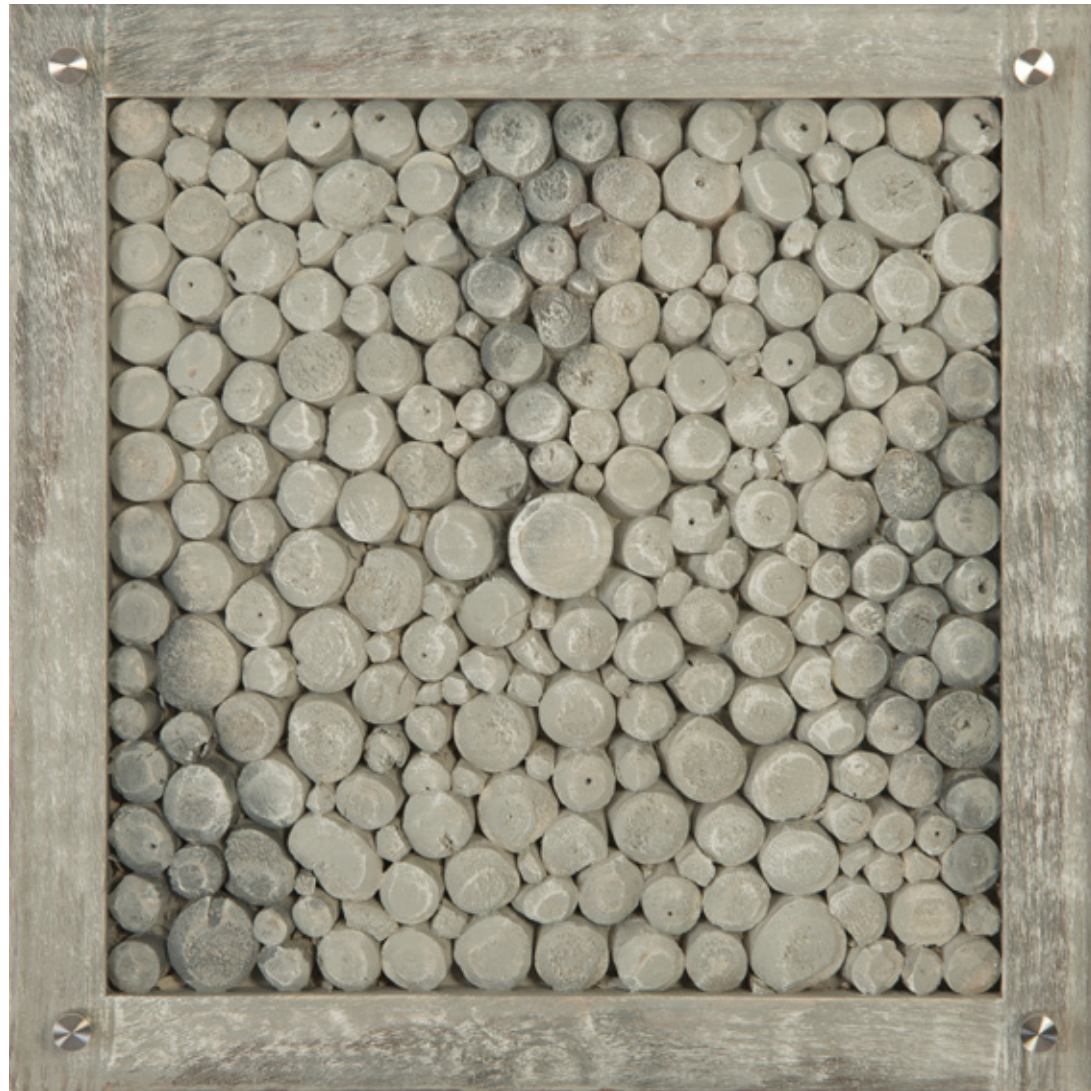

DRIFTWOOD

Inspired by its namesake, the Driftwood Collection was born from the pieces of wood that are floating on the sea or have been washed ashore. We have replicated this sun-washed grey finish and married it with fine metalwork and a polished glass top.