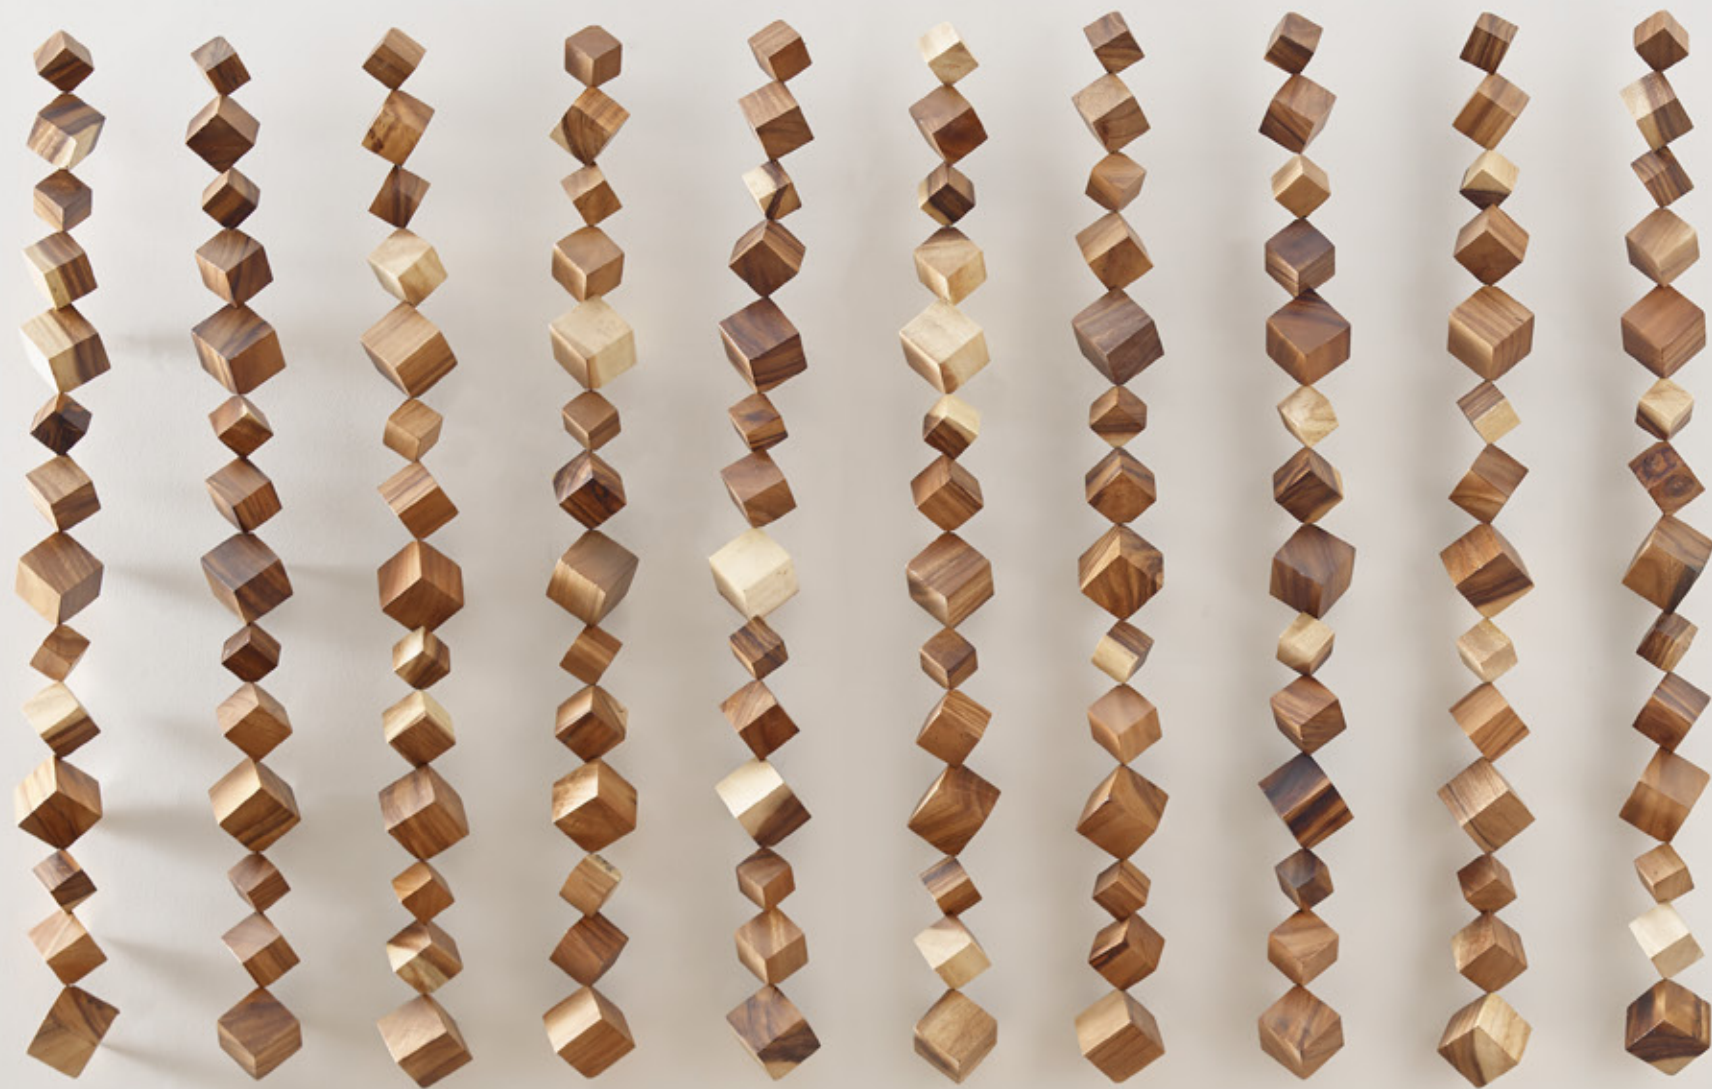

ROLL THE DICE

When we win, you win. This collection really hit the jackpot. Dramatic strings of wooden dice, threaded together on a metal armature, create the effect of tumbling down a wall. Easy to mount and versatile in application. The possibilities are endless ♥