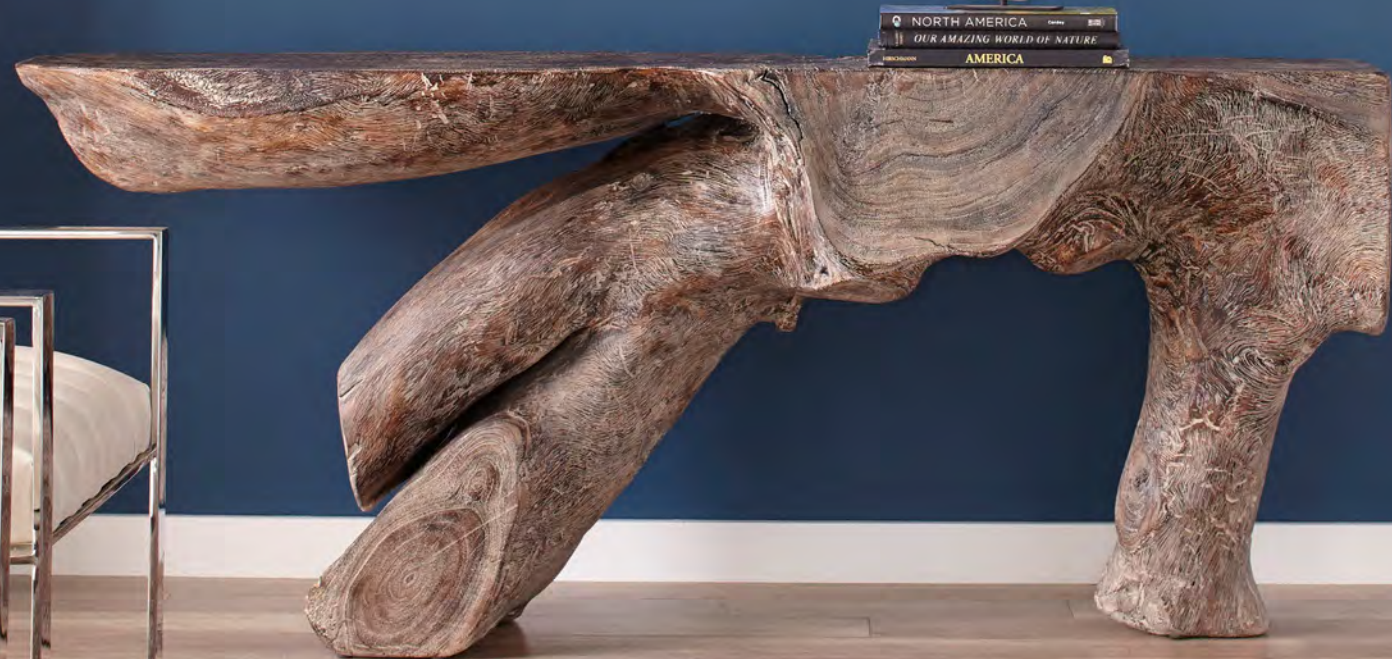

FRAMED BRANCHES WALL TILE, WHITE, SILVER LEAF

PH63690 · 16x6x14”H · Resin

CHAMCHA WOOD CONSOLE TABLE, GREY STONE

One-of-a-kind item · Style and size varies